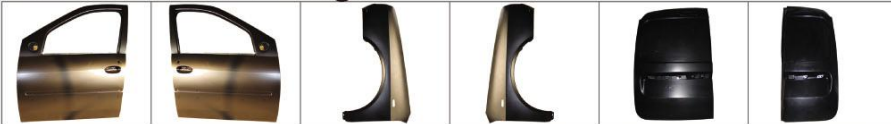

LOGAN MCV / Largus

SY-RN02-01L Front Door-LH
SY-RN02-01R Front Door-RH
SY-RN02-05L Front Fender-LH
SY-RN02-05R Front Fender-RH
SY-RN02-03L Tail Gate without Window-LH
SY-RN02-03R Tail Gate without Window-RH
OEM#901010231R