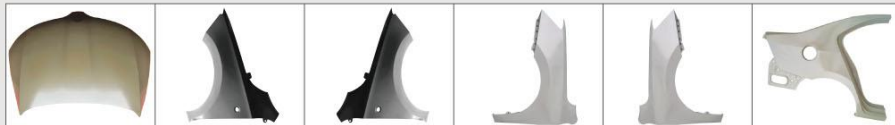

SY-SD05-04 HOOD
SY-SD04-05L(17) Front Fender-LH
SY-SD04-05R(17) Front Fender-RH
SY-SD05-05L(20) Front Fender-LH
SY-SD05-05R(20) Front Fender-RH
SY-SD05-06R REAR FENDER