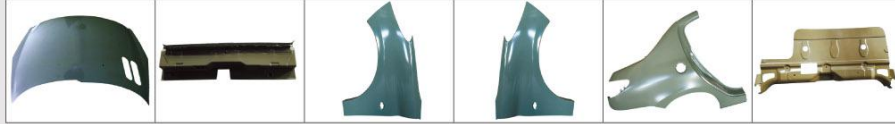

SY-PG02-04 Hood OEM:7901Q2   SY-PG02-07(H) (HATCHBACK) Tail Panel   SY-PG02-05L Front Fender-LH   SY-PG02-05R Front Fender-RH   SY-PG02-06L/R Rear Fender OEM:8526XP/8526XQ   SY-PG02-07(S) (SEDAN) Tail Panel