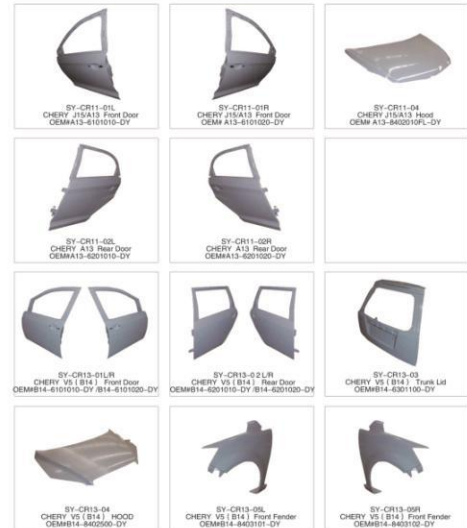

REPLACEMENT FOR
SYCHERY A13 / CHERY V5 (B14)