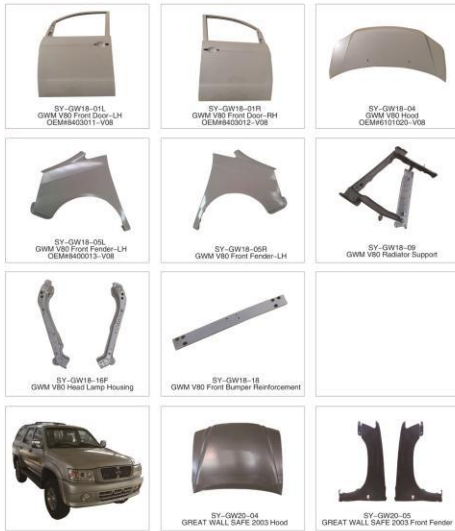

REPLACEMENT FOR SYGREAT WALL MOTOR V80 / SAFE 2003